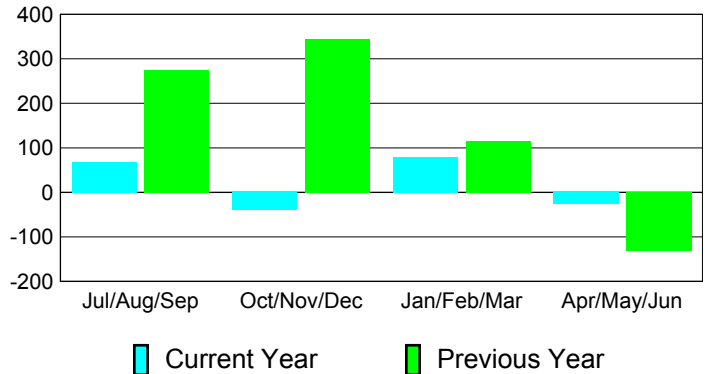

Membership Results
2010-2011

Membership
2009-2010

Month	Net Memb Goal	Actual New Memb	Actual Dropped Memb	Gain/Loss of Memb	Gain/Loss of Memb
Jul/Aug/Sep	0	213	-144	69	275
Oct/Nov/Dec	0	30	-70	-40	345
Jan/Feb/Mar	0	96	-17	79	115
Apr/May/June	0	90	-117	-27	-131
Totals	0	429	-348	81	604

Membership Results 2010-2011

Goal, New, Dropped, Gain/Loss

Comparison of Membership Gain/Loss

Current Year Compared to the Previous Year

Gender Comparison 2010-2011

Jul/Aug/Sep

Oct/Nov/Dec

Jan/Feb/Mar

Apr/May/June

Male

Female