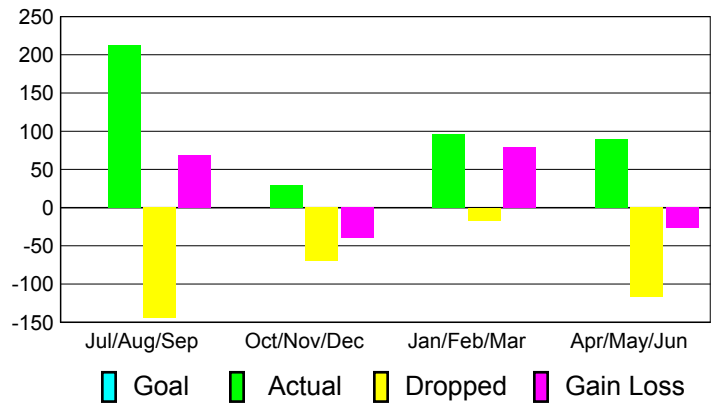

Membership Results 2010-2011

Goal, New, Dropped, Gain/Loss

Comparison of Membership Gain/Loss

Current Year Compared to the Previous Year