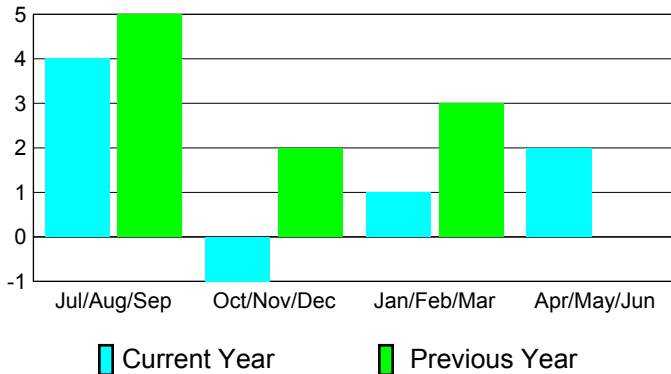

2010-2011 GMT Reports for District (or Undistricted) **District 323 H2**

GMT: KAMLESH JAIN

Location: INDIA

GMT CA: 6

CLUBS

Club Results
2010-2011

Clubs
2009-2010

Month	New Club Goal	Actual New Clubs	Actual Dropped Clubs	Gain/Loss of Clubs	Gain/Loss of Clubs
Jul/Aug/Sep	0	5	-1	4	5
Oct/Nov/Dec	0	0	-1	-1	2
Jan/Feb/Mar	0	0	1	1	3
Apr/May/June	0	1	1	2	0
Totals	0	6	0	6	10

Club Results 2010-2011

Goal, New, Dropped, Gain/Loss

Comparison of Club Gain/Loss

Current Year Compared to the Previous Year

YTD Status Quo Clubs 2010-2011

Status Quo Clubs Compared to Status Quo Members

MEMBERSHIP