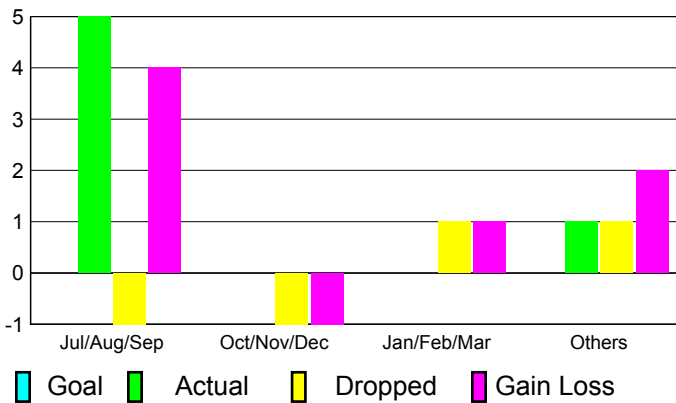

2010-2011 GMT Reports for District (or Undistricted) **District 323 H2**

GMT: KAMLESH JAIN

Location: INDIA

GMT CA: 6

CLUBS

Club Results
2010-2011

Clubs
2009-2010

Month	New Club Goal	Actual New Clubs	Actual Dropped Clubs	Gain/Loss of Clubs	Gain/Loss of Clubs
Jul/Aug/Sep	0	5	-1	4	5
Oct/Nov/Dec	0	0	-1	-1	2
Jan/Feb/Mar	0	0	1	1	3
Apr/May/June	0	1	1	2	0
Totals	0	6	0	6	10

Club Results 2010-2011

Goal, New, Dropped, Gain/Loss

Comparison of Club Gain/Loss

Current Year Compared to the Previous Year

YTD Status Quo Clubs 2010-2011

Status Quo Clubs Compared to Status Quo Members

MEMBERSHIP